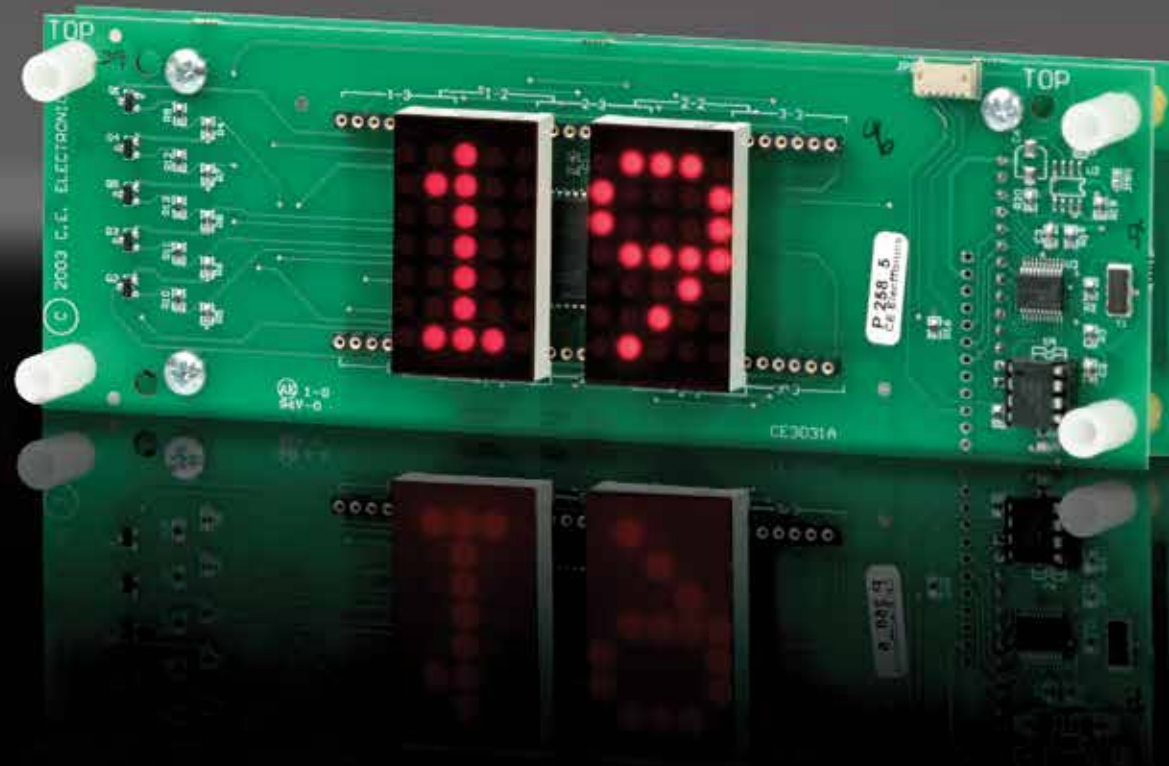

# > DH210-XXXXX

## DOT MATRIX LED DIGITAL INDICATOR

# DOT MATRIX

1" CHARACTERS

Dot Matrix LED digital indicator for floor position display, as well as car direction, if desired. Any alphanumeric or custom character can be displayed in either single digit with arrow or double digit floor designations.